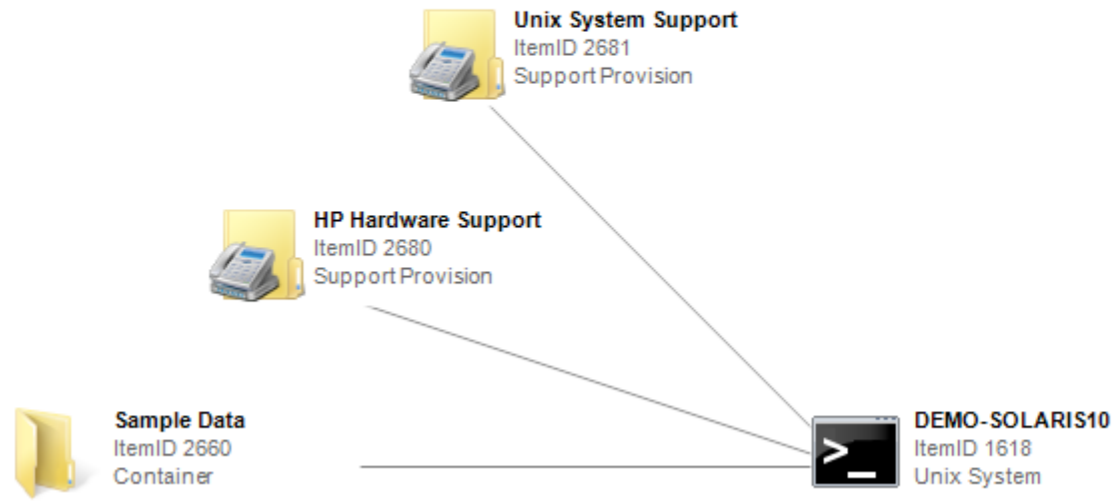

Relationship Map

Relationship Map for DEMO-SOLARIS10